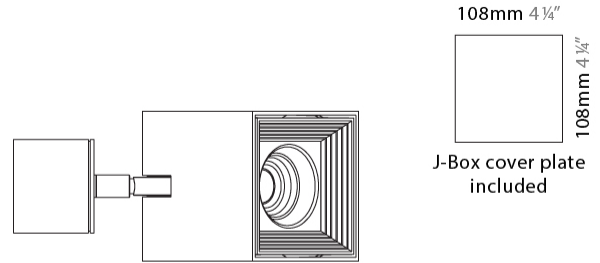

PROJECT	_____
TYPE	_____
SPECIFIER	_____
QUANTITY	_____
DATE	_____

DAU SINGLE ADJUSTABLE SURFACE

D92188R9-

base number Finish
Options

1. To build a product code in our configurator select the specify button on the base model # product page
2. To build a manual product code on this datasheet choose from the options listed below in blue font and add the suffix to the base model #

GENERAL

Series: Dau
Subseries: Dau Single Adjustable
Brand: Milan
Division: Design
Mounting Type: Surface
Subcategory: Spots

PHYSICAL

Shape: Cube
Length (mm): 80
Length (in): 3 1/8
Width (mm): 80
Width (in): 3 1/8
Height (mm): 86
Height (in): 3 3/8
Max. Overall Height (mm): 164
Max. Overall Height (in): 6 7/16
Light Distribution: Adjustable / Direct
Fixture Finish: BAL / MWL / BSL
Fixture Material: Extruded Aluminum

ELECTRICAL

Lamp Type: LED
Input Wattage (W): 10
Total Output Wattage (W): 9.3
Dimming: Tri-Mode (Non-Dimming and Phase Dimming (120Vac only) and 0-10V Dimming)
Driver Included: No
Driver Location: Remote
Driver Type: Constant Current - 120 / 277Vac
Driver Class: Class 2
Input Voltage (V): 120 - 277
Constant Current (MA): 350

LED

Number of LEDs: 1
Color Temperature (°K): 3000
Max. Delivered Lumen (lm): 956
CRI: >90 CRI
Lamp Life (hrs): 50000

OPTICAL

Optic°: 50
Adjustability: Rotational 300°; Tilt 90°

RATINGS AND CERTIFICATIONS

Certified By: Certified for North American Standards
IP rating: IP20