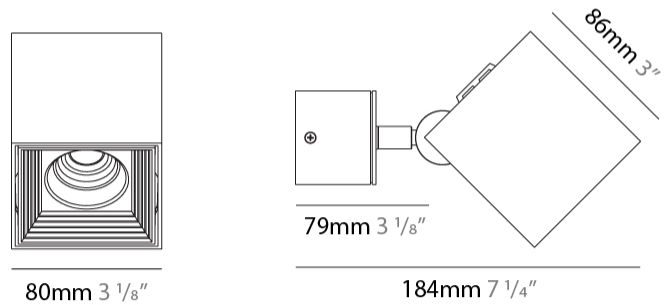

PROJECT	_____
TYPE	_____
SPECIFIER	_____
QUANTITY	_____
DATE	_____

DAU SINGLE ADJUSTABLE SURFACE

D92188R9-

base number Finish
Options

1. To build a product code in our configurator select the specify button on the base model # product page
2. To build a manual product code on this datasheet choose from the options listed below in blue font and add the suffix to the base model #

GENERAL

Series: Dau
Subseries: Dau Single Adjustable
Brand: Milan
Division: Design
Mounting Type: Surface
Subcategory: Spots

PHYSICAL

Shape: Cube
Length (mm): 80
Length (in): 3 1/8
Width (mm): 80
Width (in): 3 1/8
Height (mm): 86
Height (in): 3 3/8
Max. Overall Height (mm): 164
Max. Overall Height (in): 6 7/16
Light Distribution: Adjustable / Direct
Fixture Finish: BAL / MWL / BSL
Fixture Material: Extruded Aluminum

ELECTRICAL

Lamp Type: LED
Input Wattage (W): 10
Total Output Wattage (W): 9.3
Dimming: Tri-Mode (Non-Dimming and Phase Dimming (120Vac only) and 0-10V Dimming)
Driver Included: No
Driver Location: Remote
Driver Type: Constant Current - 120 / 277Vac
Driver Class: Class 2
Input Voltage (V): 120 - 277
Constant Current (MA): 350

LED

Number of LEDs: 1
Color Temperature (°K): 3000
Max. Delivered Lumen (lm): 956
CRI: >90 CRI
Lamp Life (hrs): 50000

OPTICAL

Optic°: 50
Adjustability: Rotational 300°; Tilt 90°

RATINGS AND CERTIFICATIONS

Certified By: Certified for North American Standards
IP rating: IP20