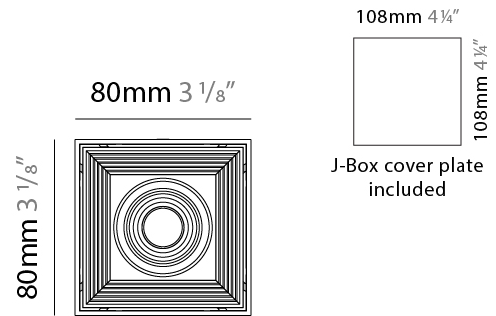

DAU SINGLE SURFACE

D92126R9-

base number Finish Options

1. To build a product code in our configurator select the specify button on the base model # product page
2. To build a manual product code on this datasheet choose from the options listed below in blue font and add the suffix to the base model #

GENERAL

Series: Dau
Subseries: Dau Single
Brand: Milan
Division: Design
Mounting Type: Surface
Mounting Location: Ceiling
Subcategory: Downlight

PHYSICAL

Shape: Cube
Length (mm): 80
Length (in): 3 1/8
Width (mm): 80
Width (in): 3 1/8
Height (mm): 91
Height (in): 3 9/16
Light Distribution: Direct
Fixture Finish: BAL / MWL / BSL
Fixture Material: Extruded Aluminum

ELECTRICAL

Lamp Type: LED
Input Wattage (W): 10
Total Output Wattage (W): 9.3
Dimming: Tri-Mode (Non-Dimming and Phase Dimming (120Vac only) and 0-10V Dimming)
Driver Included: No
Driver Location: Remote
Driver Type: Constant Current
Input Voltage (V): 120 - 277
Constant Current (MA): 350

LED

Number of LEDs: 1
Color Temperature (°K): 3000
Max. Delivered Lumen (lm): 956
CRI: >90 CRI
Lamp Life (hrs): 50000

OPTICAL

RATINGS AND CERTIFICATIONS

Certified By: Certified for North American Standards
IP rating: IP20

PROJECT
TYPE
SPECIFIER
QUANTITY
DATE