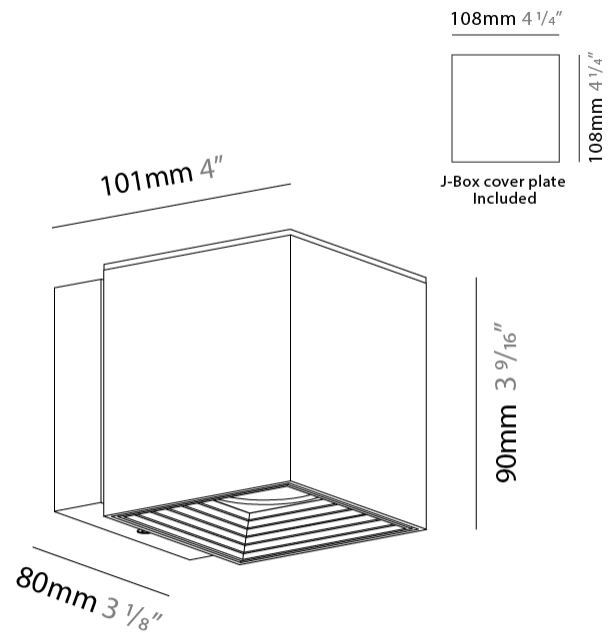

PROJECT
TYPE
SPECIFIER
QUANTITY
DATE

DAU SINGLE SURFACE

D93189R9-

base number Finish Options

1. To build a product code in our configurator select the specify button on the base model # product page
2. To build a manual product code on this datasheet choose from the options listed below in blue font and add the suffix to the base model #

GENERAL

Series: Dau
Subseries: Dau Single
Brand: Milan
Division: Design
Mounting Type: Surface
Mounting Location: Wall
Subcategory: Downlight

PHYSICAL

Shape: Cube
Length (mm): 80
Length (in): 3 1/8
Height (mm): 90
Depth (mm): 101
Height (in): 3 9/16
Depth (in): 4
Extension (mm): 114
Extension (in): 4 1/2
Light Distribution: Direct
Fixture Finish: [BAL / MWL / BSL](#)
Fixture Material: Extruded Aluminum

ELECTRICAL

Lamp Type: LED
Input Wattage (W): 10
Total Output Wattage (W): 9.3
Dimming: Tri-Mode (Non-Dimming and Phase Dimming (120Vac only) and 0-10V Dimming)
Driver Included: Yes
Driver Location: Integrated
Driver Type: Constant Current - 120Vac
Driver Class: Class 2
Input Voltage (V): 120 - 277
Constant Current (MA): 350
Upon Request: Not included - see components) Remote: 0-10Vdc dimming / Phase dimming @120Vac only / 277Vac

LED

Number of LEDs: 1
Color Temperature (°K): 3000
Max. Delivered Lumen (lm): 956
CRI: >90 CRI
Lamp Life (hrs): 50000

OPTICAL

RATINGS AND CERTIFICATIONS

Certified By: Certified for North American Standards
IP rating: IP44